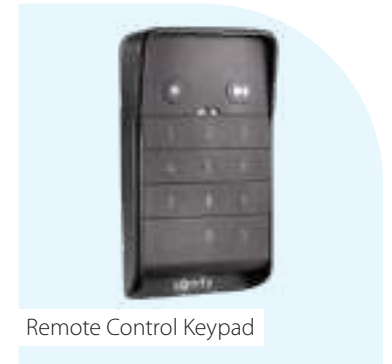

Low Level External Override

Remote Control Keypad