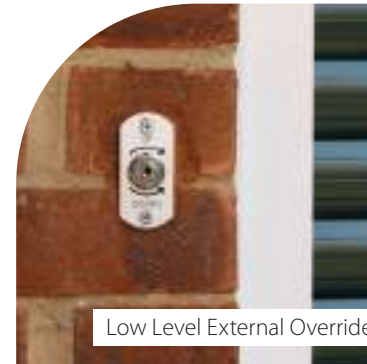

Remote Control Keypad

Vision slats allow natural light into your garage. Not available on doors in a RENOLIT laminate finish.

Vented slats

(SeceuroGlide Original only)

Vented slats allow good air circulation which is especially useful if you have laundry facilities in your garage and during the summer months. Vented slats are located at the very bottom of the door, above the bottom slat.

Remote control keypad

(SeceuroGlide Original and SeceuroGlide Compact only)

The remote control key pad provides you with a secure, alternative option for controlling your door. Suitable for external installation, this wireless controller offers convenience without compromising security.

Powder coated end plates

When you order a half or full box enjoy complimentary powder coated end plates to ensure your door is fully matched.

Full box

A full box completely conceals the roll. This option allows SeceuroGlide Original, LT and SeceuroGlide Compact doors to be fitted outside the garage. Boxes are supplied in white or brown as standard. They can also be supplied in any of the plain colour finishes for an additional surcharge.

Low level external override kit

(SeceuroGlide Original, LT and SeceuroGlide Compact only)

The low level external override kit enables the door to be opened manually in emergencies from both the inside and outside of the garage. If the garage door is the only means of entry you will require a low level external override kit.

Low Level External Override