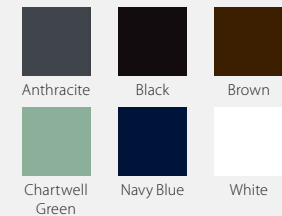

NEW RENOLIT Laminates

Engineered for performance, our newly expanded range of RENOLIT finishes provide superior resistance to weathering and wear, ensuring your garage door stays looking fresh for years to come. Add a matching UPVC trim for the perfect finish.

Available on SeceuroGlide Excel, Original and LT. Supplied on one face only on **Anthracite, Black, Brown, Chartwell Green, Navy Blue or White** slats.

Matching RENOLIT UPVC Trims
Achieve the perfect finishing touch with RENOLIT laminated UPVC trims – designed to deliver a sleek, seamless and cohesive look.