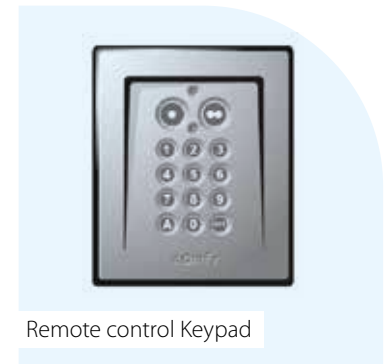

Low Level External Override

Remote control Keypad